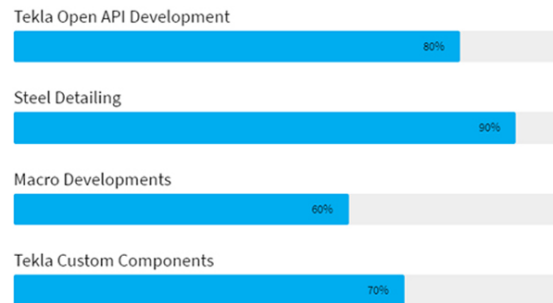

Call Us At

+91-44-48502179
+91-9910063125

www.3definetech.com

3DEFINE

3DEFINE TECHNOLOGIES PVT LTD